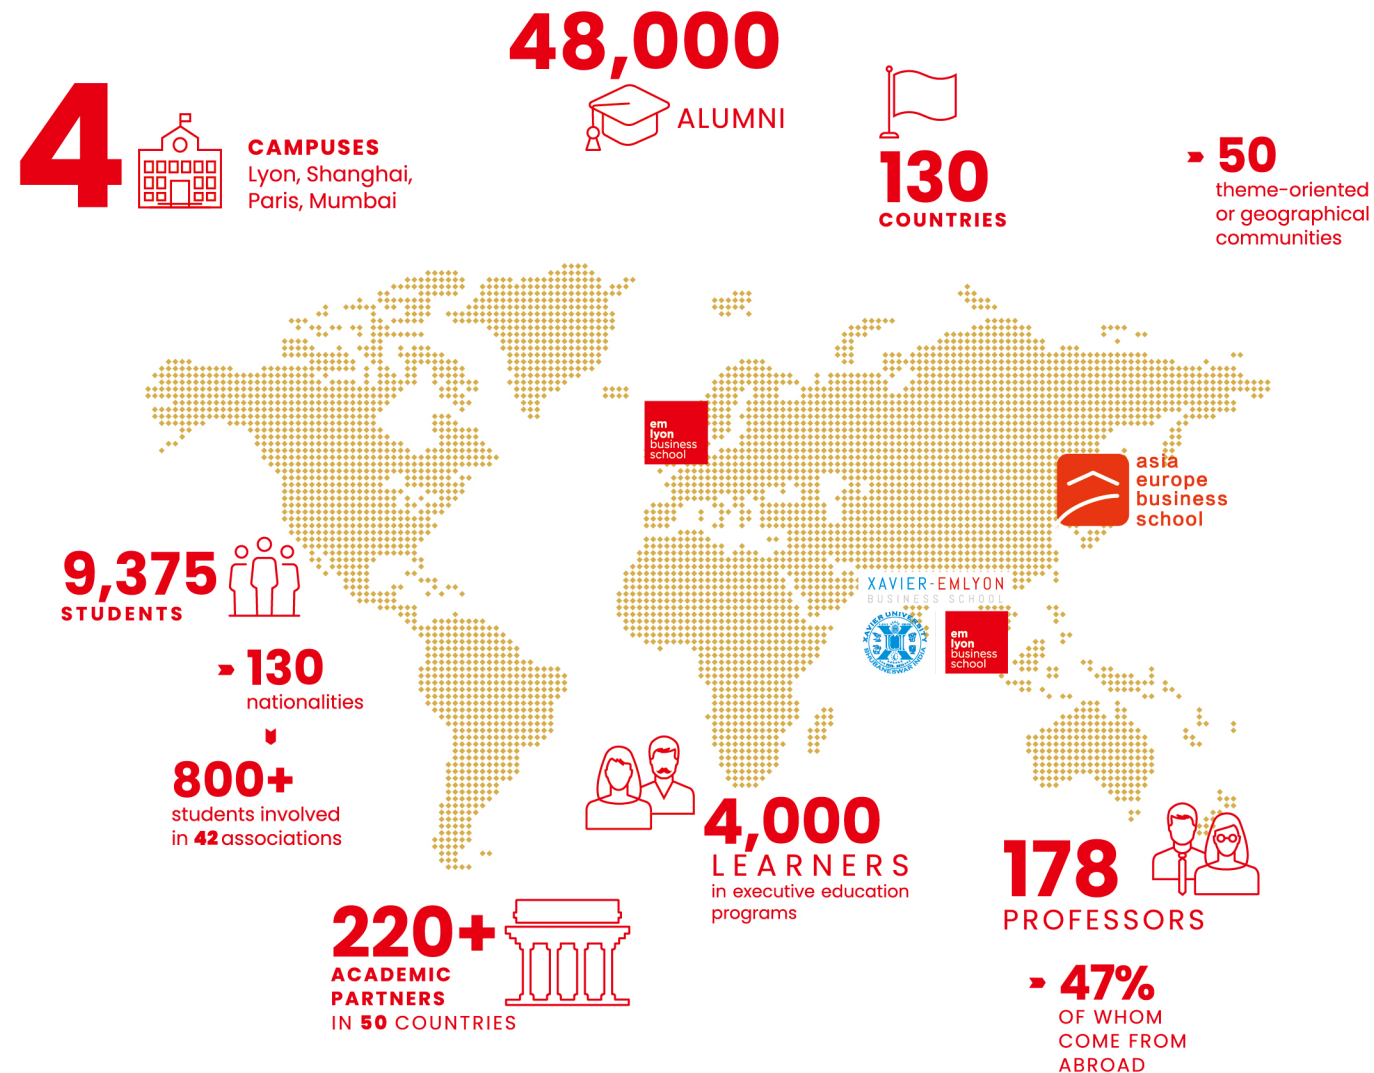

emlyon business school community

em
lyon
business
school

International Business Management Study Trip Summer Camp

联系我们 Contact us

法国里昂商学院亚洲校区 **emlyon Asia**
上海市中山北路 3663 号华师大国际教育楼2层

项目负责人: 张老师

Program Coordinator: Mason ZHANG

联系方式:

E-mail: MZHANG@em-lyon.com

法国里昂商学院
小红书

法国里昂商学院
微信公众号

we are
makers